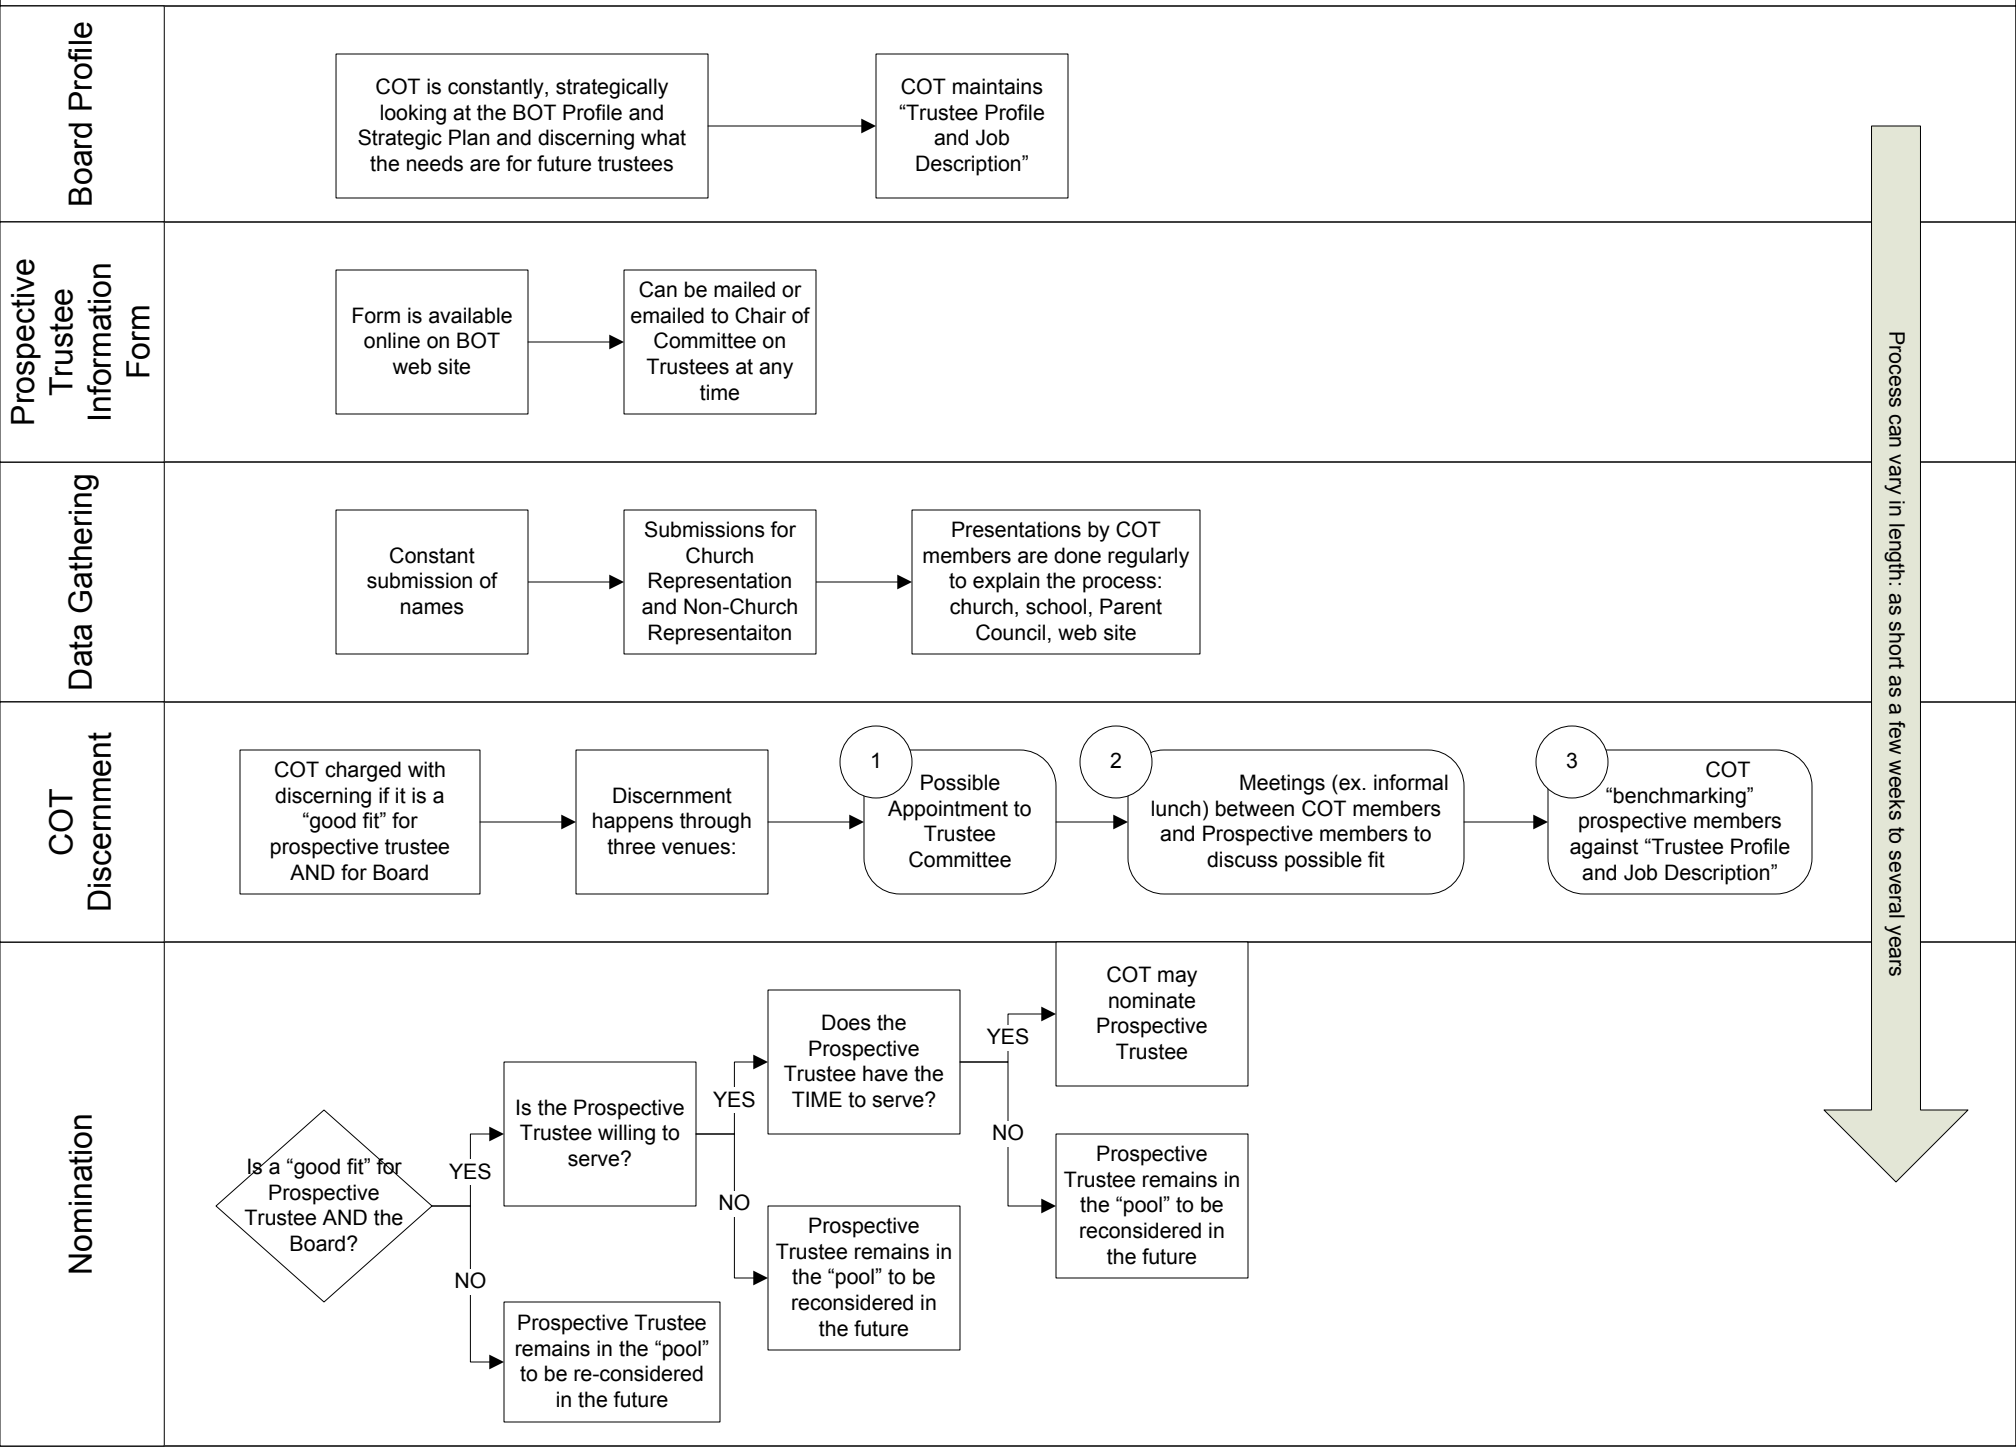

# St. Luke's Episcopal School Prospective Trustee Cultivation 1/27/09

Process can vary in length: as short as a few weeks to several years